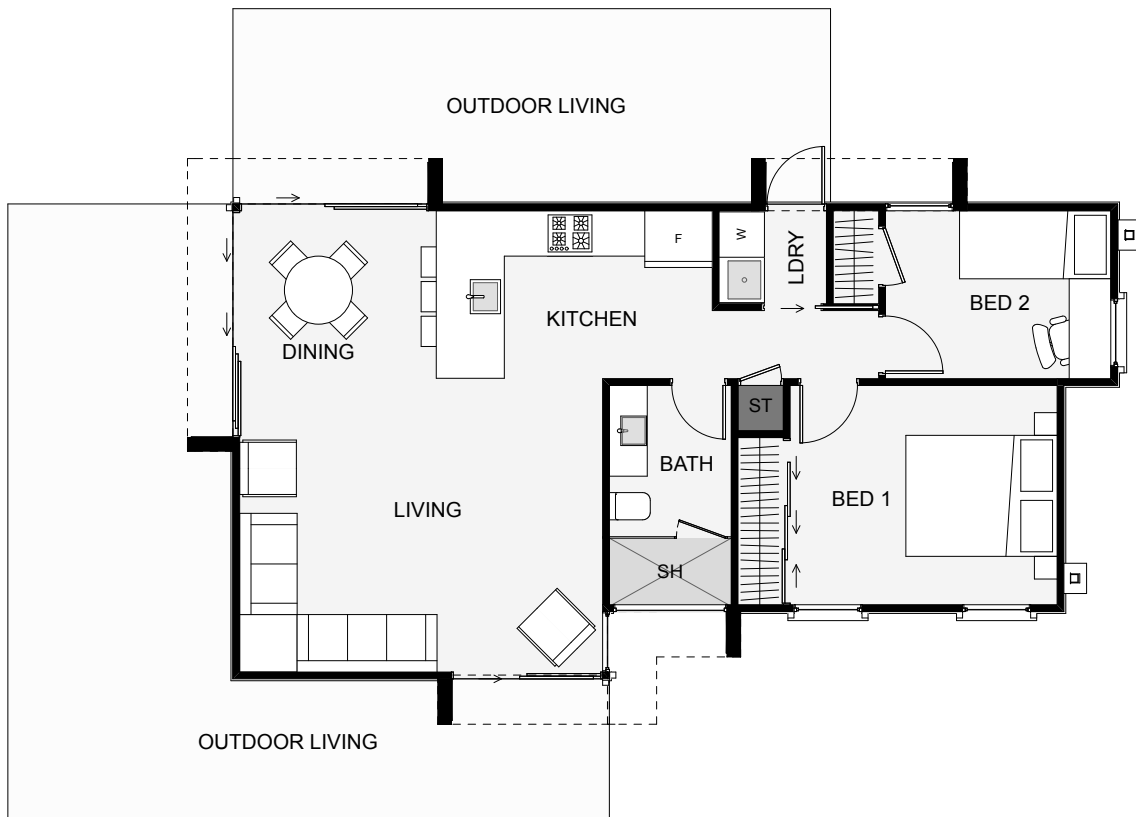

Unique yet stylish, the Harmon by Catalyst Construction is a simple metal clad structure with extruded weather overhangs. It is finished in warm shiplap timber making it look right at home in a backyard setting. An optional outdoor covered living space adds diversity and space to this home. Two bedrooms, a separate laundry and a good-sized living space make this minor dwelling a choice that will not disappoint.

Floor Area: 65m<sup>2</sup>

0   
 2   
 1   
 1   
 11.7m   
 6.3m