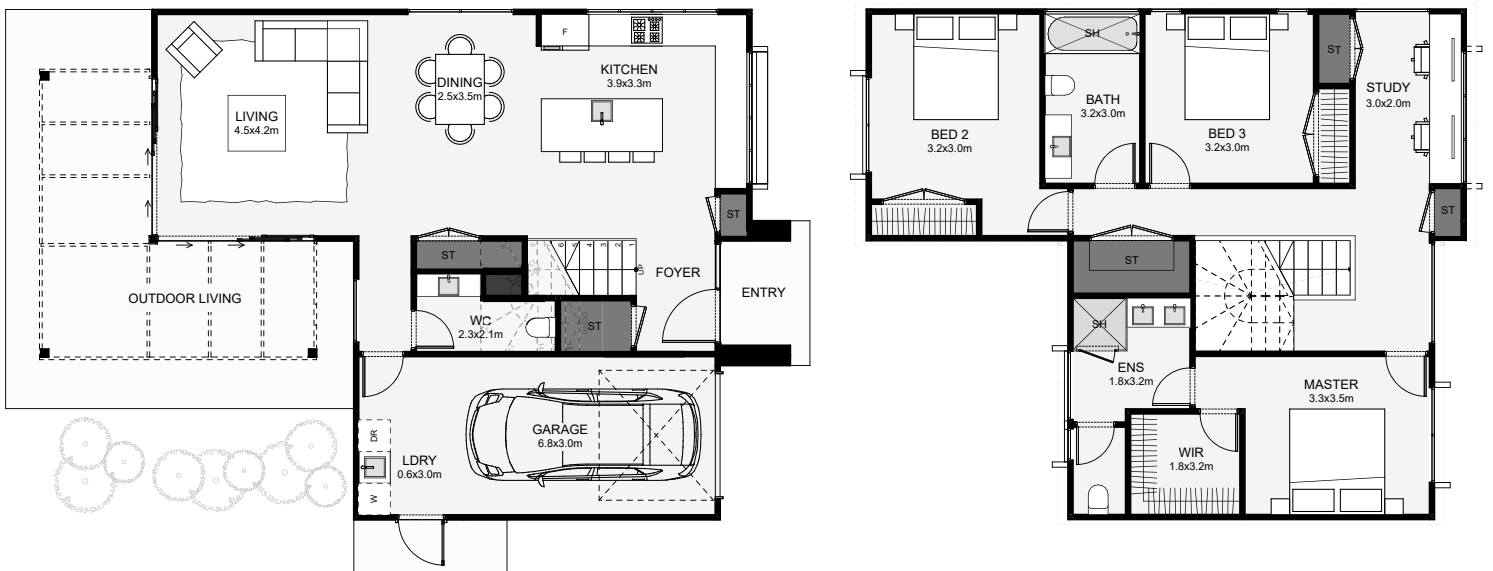

This Hamptons inspired home designed in classic weatherboard will give you that homely feeling every time you drive up. Inside, three bedrooms and a study accommodate the upstairs floor with a master positioned separately from all other bedrooms. Downstairs, the kitchen, dining and living are open with a focus on the outdoor living expanding the space. If you're after a timeless style and enjoy the emotional feeling of family bliss, this home will suit!

Floor Area: 167m²

1
 3
 2
 1
 12.1m
 9.7m