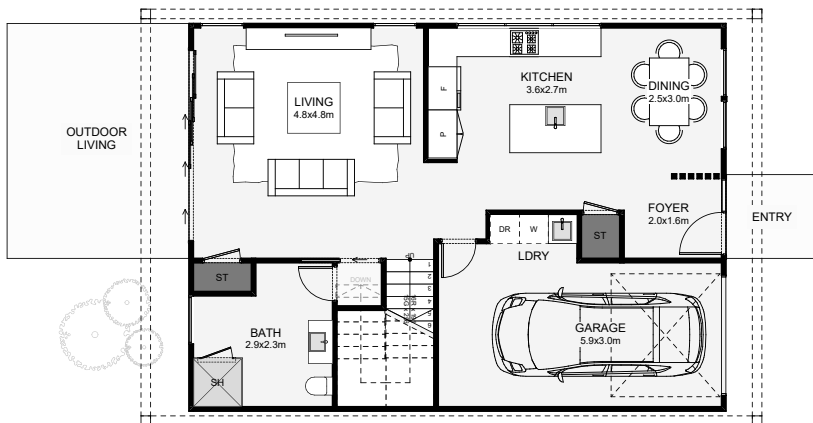

Designed on a simple rectangle base, the Putney has an added layer of architectural sophistication from its louvre structure upstairs. Inside there are four bedrooms upstairs with living down, an open kitchen/dining and a semi-secluded living, adding a level of privacy. A nice feature of this home is its third bathroom downstairs and the enclosed balcony off the master. If ultra-modern architecture and privacy is your thing, this home is worth trying on your section.

Floor Area: 176m²

 1
  4
  3
  1
  12.9m
  8.7m