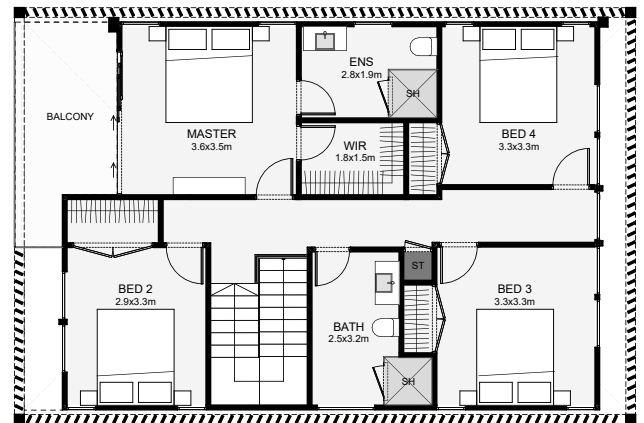

Designed on a simple rectangle base, the Putney has an added layer of architectural sophistication from its louvre structure upstairs. Inside there are four bedrooms upstairs with living down, an open kitchen/dining and a semi-secluded living, adding a level of privacy. A nice feature of this home is its third bathroom downstairs and the enclosed balcony off the master. If ultra-modern architecture and privacy is your thing, this home is worth trying on your section.

Floor Area: 176m²

 1
  4
  3
  1
  12.9m
  8.7m