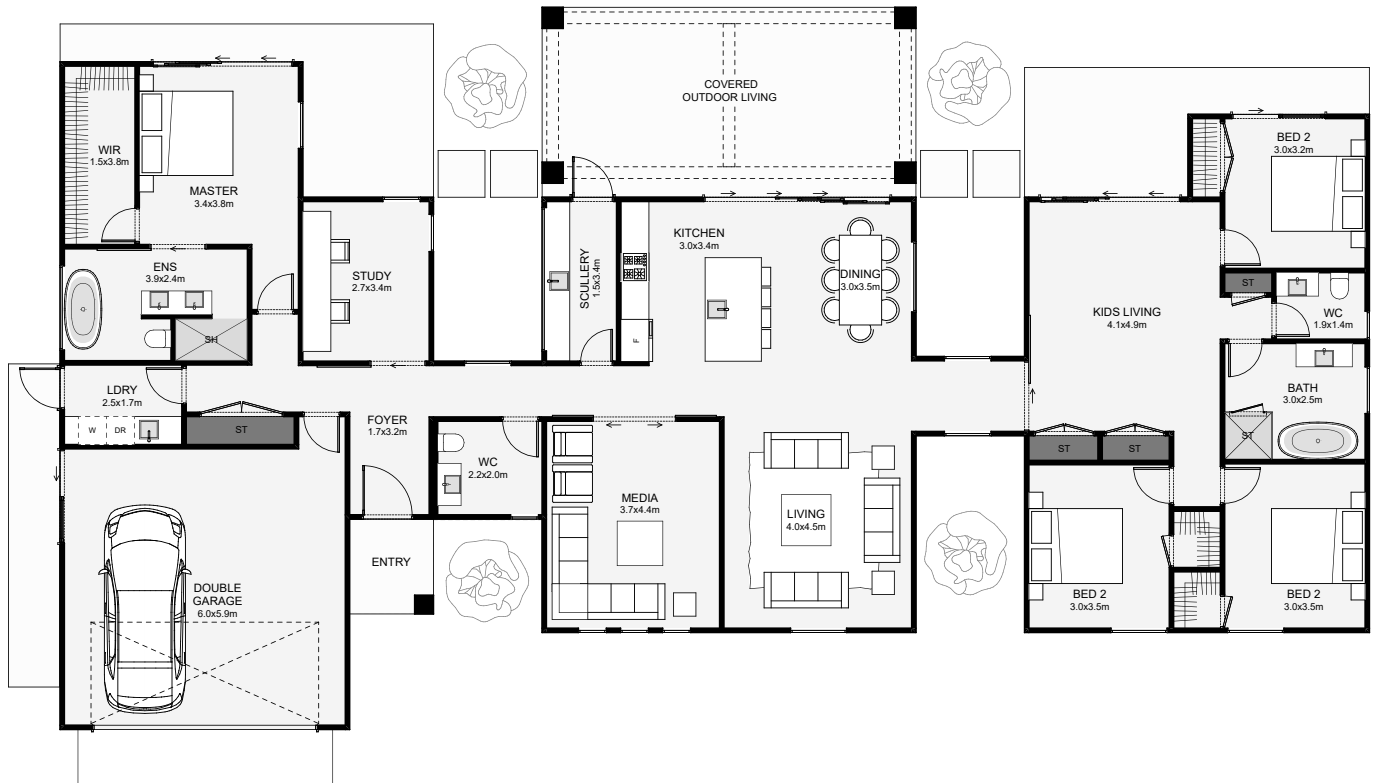

Designed around three pavilions, this home combines expansive layout and modern styling. Inside, this home includes three living areas, one casual, one media and a kids-zone/ lounge. The master is set in its own pavilion with a nearby study located just off the foyer, (perfect for that home office). If you like a home that really sprawls out over your property with modern, architectural styling, this is it!

Floor Area: 259m²

2
 4+
 2.5
 3
 28.0m
 14.3m